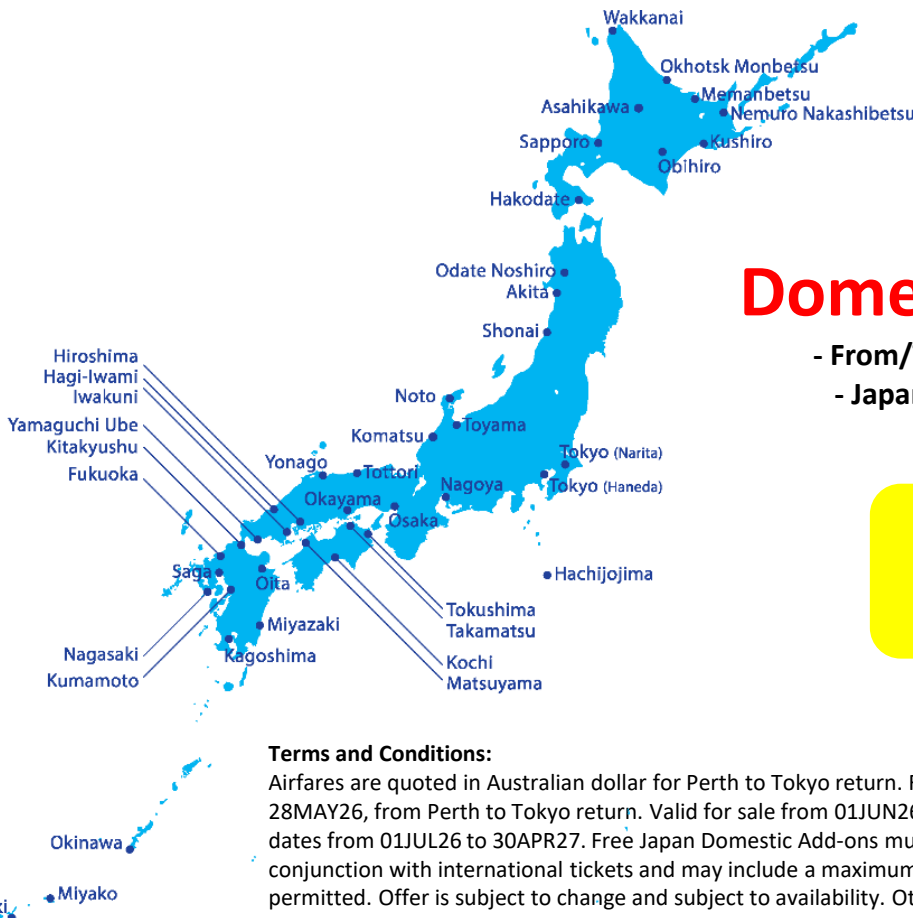

“WAKU WAKU” SALE

Perth to Japan

Sale: 01JUN26 – 30JUN26

Dep. Dates

01JUL26 – 30APR27

Seat availability may vary based on date of travel

Return Fare Business Class

From Perth to Tokyo

from **A$5528***

* Fares include all taxes and fees

Free Domestic Side Trip

- From/To Tokyo, Economy Class
- Japan Domestic taxes apply

Free Baggage Allowance
2 Pieces

Terms and Conditions:

Airfares are quoted in Australian dollar for Perth to Tokyo return. Fares include taxes and fees as of 28MAY26, from Perth to Tokyo return. Valid for sale from 01JUN26 to 30JUN26, for departure on selected dates from 01JUL26 to 30APR27. Free Japan Domestic Add-ons must be purchased and issued in conjunction with international tickets and may include a maximum 2 sectors from/to Tokyo. Open jaw permitted. Offer is subject to change and subject to availability. Other terms and conditions apply.